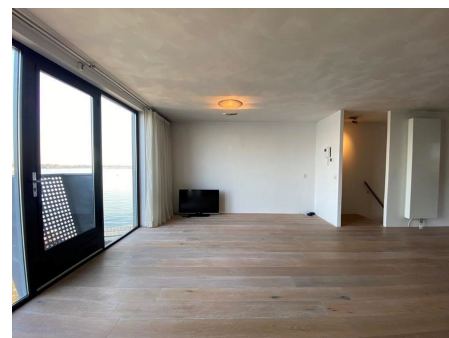

*Save time and money go directly to
the best and quickest agent*

Azartplein, Amsterdam

DUPLEX appartement with a nice view. There are some impression pictures added into the advertisement.

Stardate can be BETWEEN 1st November and 26th of October.

This 85m2 apartment is located in the Java-eiland's anchor building Wladiwostok. The location is

Type	: Upper floor apartment
Decoration	: Semi Furnished
Living Surface	: 88m²
Rooms	: 3

Rent € 2.450 p.m. excl. per month