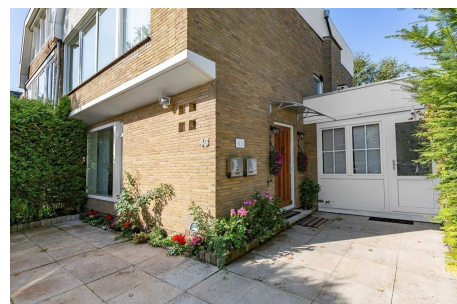

Save time and money go directly to
the best and quickest agent

Gijsbrecht Van Amstellaan, Amstelveen

Details:

- Size of the property: 200 m2
- Number of bedrooms: 6
- Number of bathrooms: 3
- Type of house: Apartment
- Construction year of the house: 1959

Type	: Semi detached 2 under 1 roof
Decoration	: Semi Furnished
Garden	: Yes, Backyard, West, 1000x600cm
Living Surface	: 200m ²
Rooms	: 7

Rent € 4.900 p.m. excl. per month