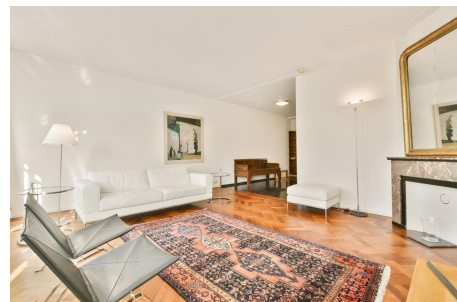

## 's-Gravelandseveer, Amsterdam

Apartment on the Amstel

On a marvelous, sunny (south) and quiet location on the 's Gravelandseveer 8 facing the Amstel River, right in the center of town and very close to metro and central station, we offer a beautiful and spacious fully furnished apartment. The apartment contains a large living room with three big windows offering a stunning view at the river, a spacious kitchen and a spacious master bedroom

**Type** : Upper floor apartment  
**Decoration** : Fully furnished  
**Living Surface** : 85m<sup>2</sup>  
**Rooms** : 2

**Rent € 2.750 p.m. excl. per month**