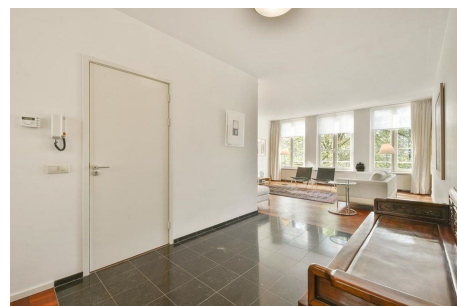

## 's-Gravelandseveer, Amsterdam

Apartment on the Amstel

On a marvelous, sunny (south) and quiet location on the 's Gravelandseveer 8 facing the Amstel River, right in the center of town and very close to metro and central station, we offer a beautiful and spacious fully furnished apartment. The apartment contains a large living room with three big windows offering a stunning view at the river, a spacious kitchen and a spacious master bedroom

**Type** : Upper floor apartment  
**Decoration** : Fully furnished  
**Living Surface** : 85m<sup>2</sup>  
**Rooms** : 2

**Rent € 2.750 p.m. excl. per month**