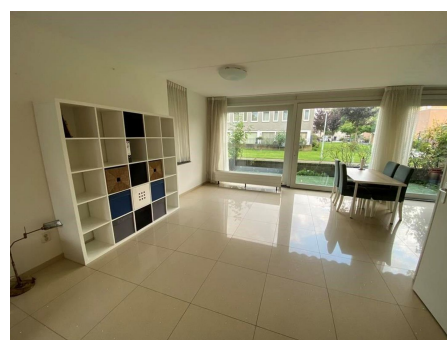

Save time and money go directly to
the best and quickest agent

Professor J.H. Gunningstraat, Amsterdam

Please note that the house is available for a rental period of 6 or 7 months. It can be extended (if mutually agreed) if the owner does not come back.

Cozy family corner-house located in a quiet natural area Osdorp. The lake Slotterplas, shopping center Osdorpplein and tram 1 and 17 are all on walking distance. There are many cafe's and restaurants on Tussen Meer and Pieter Calandlaan which are within 10 minutes walking distance.

Type	: Endhouse
Decoration	: Fully furnished
Garden	: Yes, Backyard, South
Living Surface	: 133m²
Rooms	: 5

Rent € 2.500 p.m. excl. per month