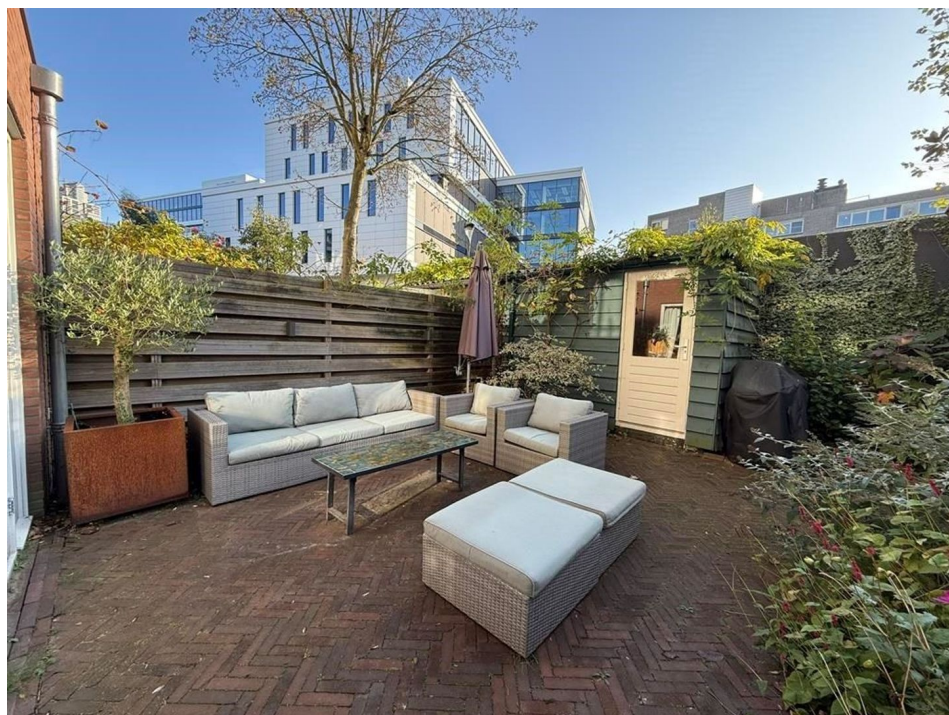

## Kromme-Mijdrechtstraat, Amsterdam

Top quality apartment with lovely garden available in in the popular Rivierenbuurt area.

Please note that the apartment will be delivered without furniture.

Details:

- Size of the property: 77 m2

<b>Type</b>	: Ground floor apartment
<b>Decoration</b>	: Semi Furnished
<b>Garden</b>	: Yes, Backyard, 100×100cm
<b>Living Surface</b>	: 77m <sup>2</sup>
<b>Rooms</b>	: 3

**Rent € 2.750 p.m. excl. per month**