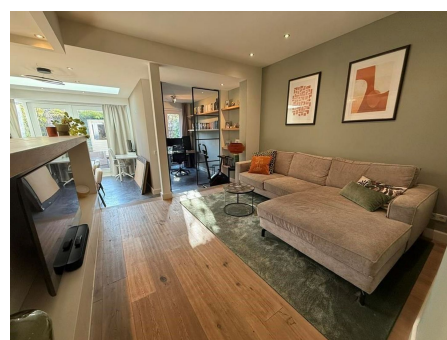

## Kromme-Mijdrechtstraat, Amsterdam

Top quality apartment with lovely garden available in in the popular Rivierenbuurt area.

Please note that the apartment will be delivered without furniture.

Details:

- Size of the property: 77 m2

<b>Type</b>	: Ground floor apartment
<b>Decoration</b>	: Semi Furnished
<b>Garden</b>	: Yes, Backyard, 100×100cm
<b>Living Surface</b>	: 77m <sup>2</sup>
<b>Rooms</b>	: 3

**Rent € 2.750 p.m. excl. per month**