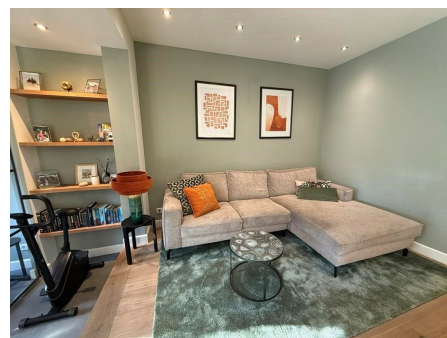

## Kromme-Mijdrechtstraat, Amsterdam

Top quality apartment with lovely garden available in in the popular Rivierenbuurt area.

Please note that the apartment will be delivered without furniture.

Details:

- Size of the property: 77 m2

<b>Type</b>	: Ground floor apartment
<b>Decoration</b>	: Semi Furnished
<b>Garden</b>	: Yes, Backyard, 100×100cm
<b>Living Surface</b>	: 77m <sup>2</sup>
<b>Rooms</b>	: 3

**Rent € 2.750 p.m. excl. per month**