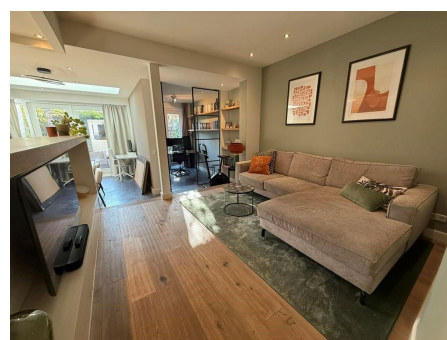

Save time and money go directly to
the best and quickest agent

Kromme-Mijdrechtstraat, Amsterdam

Top quality apartment with lovely garden available in in the popular Rivierenbuurt area.

Please note that the apartment will be delivered without furniture.

Details:

- Size of the property: 77 m²

Type	: Ground floor apartment
Decoration	: Semi Furnished
Garden	: Yes, Backyard, 100×100cm
Living Surface	: 77m ²
Rooms	: 3

Rent € 2.750 p.m. excl. per month