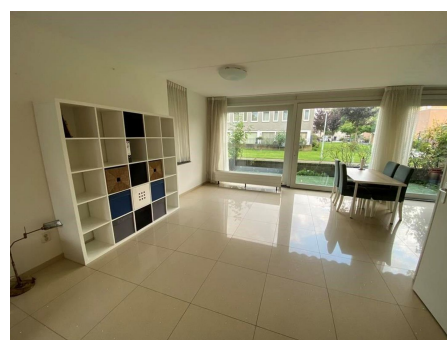

Save time and money go directly to
the best and quickest agent

Professor J.H. Gunningstraat, Amsterdam

Cozy family corner-house located in a quiet natural area in Osdorp. The lake Sloterplass, shopping center Osdorpplein and tram 1 and 17 are all on walking distance. There are many cafe's and restaurants on Tussen Meer and Pieter Calandlaan which are within 10 minutes walking distance. Station Lelylaan is reachable in 10 minutes by public transport. Schiphol Airport is reachable in 25 minutes by public transport. The highway A10, A4 and A9 are all reachable by car within 10 minutes. Playground available next to the house.

Type	: Endhouse
Decoration	: Fully furnished
Garden	: Yes, Backyard, South
Living Surface	: 133m²
Rooms	: 5

Rent € 2.750 p.m. excl. per month