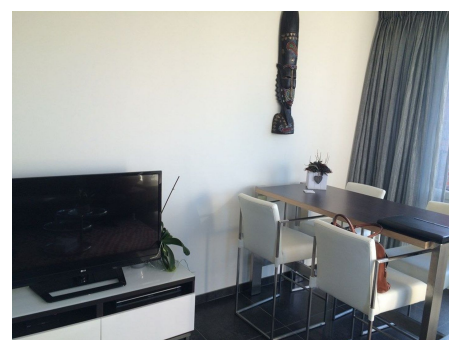

Save time and money go directly to
the best and quickest agent

Sint Janskruidlaan, Amstelveen

Details:

- Size of the property: 92 m²
- Number of bedrooms: 1
- Number of bathrooms: 1
- Type of house: Apartment
- Construction year of the house: 2012

Type	: Apartment w/ access balcony
Decoration	: Fully furnished
Living Surface	: 72m²
Rooms	: 2

Rent € 2.350 p.m. excl. per month