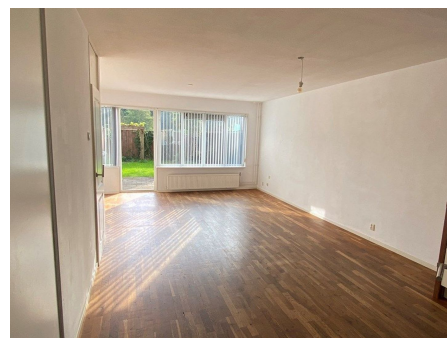

Save time and money go directly to
the best and quickest agent

Wethouder Wierdelsstraat, Amsterdam

Located in a quiet area near the Gein Shopping Center. Gein metro station is within walking distance and the same applies to the bus stop. There is ample (free) parking for visitors. In the immediate vicinity are the nature reserves "het Gein" and "Gaasperplas". With various arterial roads nearby (A2, A9 and A10), accessibility is excellent.

Details:

Type	: Terraced house
Decoration	: Semi Furnished
Garden	: Yes, Backyard, East, 500×1000cm
Living Surface	: 117m²
Rooms	: 5

Rent € 2.100 p.m. excl. per month