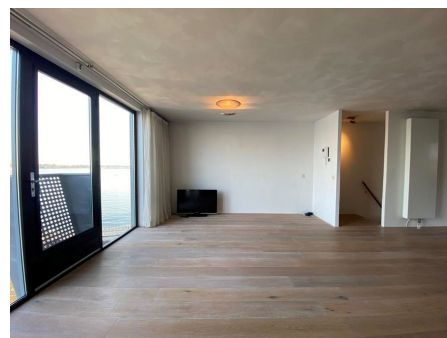

Save time and money go directly to
the best and quickest agent

Azartplein, Amsterdam

DUPLEX appartement with a nice view. There are some impression pictures added into the advertisement so you have an idea how it can look like.

This 85m2 apartment is located in the Java-eiland's anchor building Wladiwostok. The location is exceptionally well connected to Amsterdam's public transport system with the ferry to Noord and tram nr.7 to the center of Amsterdam (15min) around the corner. Wladiwostok is a building which is well-

Type	: Upper floor apartment
Decoration	: Semi Furnished
Living Surface	: 88m²
Rooms	: 3

Rent € 2.250 p.m. excl. per month