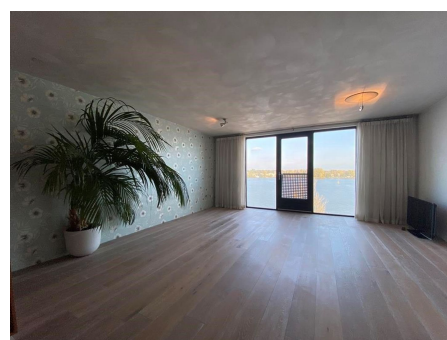

Save time and money go directly to
the best and quickest agent

Azartplein, Amsterdam

DUPLEX appartement with a nice view. There are some impression pictures added into the advertisement so you have an idea how it can look like.

This 85m2 apartment is located in the Java-eiland's anchor building Wladiwostok. The location is exceptionally well connected to Amsterdam's public transport system with the ferry to Noord and tram nr.7 to the center of Amsterdam (15min) around the corner. Wladiwostok is a building which is well-

Type	: Upper floor apartment
Decoration	: Semi Furnished
Living Surface	: 88m²
Rooms	: 3

Rent € 2.250 p.m. excl. per month