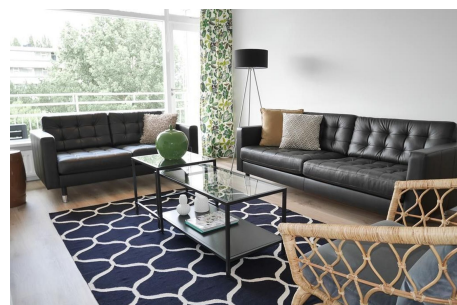

Save time and money go directly to
the best and quickest agent

Duivelselaan, Amstelveen

Details:

- Size of the property: 85 m²
- Number of bedrooms: 2
- Number of bathrooms: 1
- Type of house: Apartment
- Construction year of the building: 1964

Type	: Upper floor apartment
Decoration	: Fully furnished
Living Surface	: 85m²
Rooms	: 3

Rent € 2.450 p.m. excl. per month