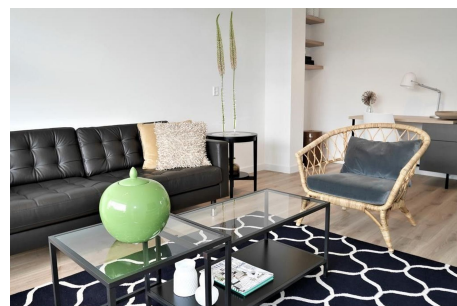

Save time and money go directly to
the best and quickest agent

Duivelselaan, Amstelveen

Details:

- Size of the property: 85 m²
- Number of bedrooms: 2
- Number of bathrooms: 1
- Type of house: Apartment
- Construction year of the building: 1964

Type	: Upper floor apartment
Decoration	: Fully furnished
Living Surface	: 85m²
Rooms	: 3

Rent € 2.450 p.m. excl. per month