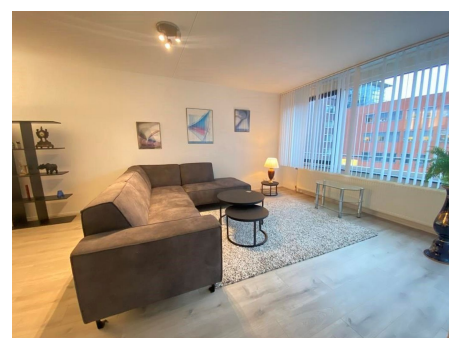

## Stadsplein, Amstelveen

Details:

Size of the house (m2) approximately 103 m2

Number of bedrooms: 2

Number of bathrooms: 1

Type of house: Apartment

Quality of public transportation: Good

<b>Type</b>	: Up and downstairs house
<b>Decoration</b>	: Fully furnished
<b>Living Surface</b>	: 103m <sup>2</sup>
<b>Rooms</b>	: 3