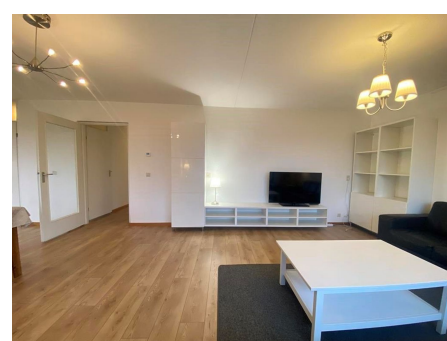

Save time and money go directly to
the best and quickest agent

Doctor Willem Dreesweg, Amstelveen

Details:

- Size of the property: 90 m²
- Number of bedrooms: 2
- Number of bathrooms: 1
- Type of house: Apartment
- Construction year of the house: 1990

Type	: Upper floor apartment
Decoration	: Fully furnished
Living Surface	: 90m²
Rooms	: 3

Rent € 2.250 p.m. excl. per month