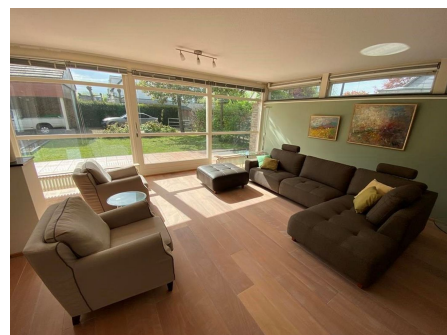

Save time and money go directly to
the best and quickest agent

Stigterhof, Abcoude

DETAILS:

Size of the property: (m2) approximately 240 m2

Number of bedrooms: 6

Number of bathrooms: 3

Type of house: Detached villa

Quality of public transportation: Good

Type	: Detached house
Decoration	: Semi Furnished, Optionally furnished
Garden	: Yes, Backyard, West, 2000×1500cm
Living Surface	: 225m²
Rooms	: 7

Rent € 3.900 p.m. excl. per month