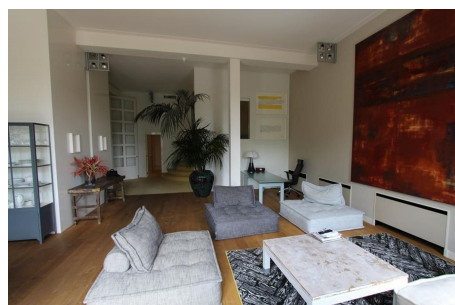

*Save time and money go directly to
the best and quickest agent*

Plantage Kerklaan, Amsterdam

The building Plancius is dated from 1878 and is build as a theatre. That is why the ceiling has a height a 5 meters. It is located in one of the most beautiful neighborhoods of Amsterdam, oposite of the ZOO artis. At the inside of the property it is quiet and there is a lot of privacy. The apartment has a roofterrace. This all in the middle of the centre and on walking distance of Dam Square. An inside parking can be arranged for an extra amount.

Type	: Upper floor apartment
Decoration	: Fully furnished
Living Surface	: 150m ²
Rooms	: 3

Rent € 3.500 p.m. excl. per month