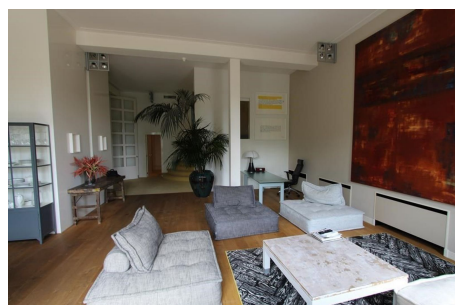

*Save time and money go directly to
the best and quickest agent*

Plantage Kerklaan, Amsterdam

The building Plancius is dated from 1878 and is build as a theatre. That is why the ceiling has a height a 5 meters. It is located in one of the most beautiful neighborhoods of Amsterdam, oposite of the ZOO artis. At the inside of the property it is quiet and there is a lot of privacy. The apartment has a roofterrace. This all in the middle of the centre and on walking distance of Dam Square. An inside parking can be arranged for an extra amount.

Type : Upper floor apartment
Decoration : Fully furnished
Living Surface : 150m²
Rooms : 3

Rent € 3.500 p.m. excl. per month