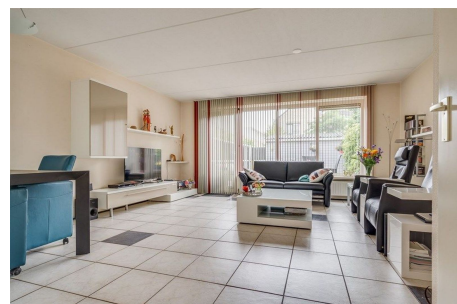

Save time and money go directly to
the best and quickest agent

Bertus Aafjeslaan, Amstelveen

Details:

- Size of the property: 144 m²
- Number of bedrooms: 3
- Number of bathrooms: 1
- Type of house: Family House
- Construction year of the house: 1995

Type	: Endhouse
Decoration	: Semi Furnished, Optionally furnished
Garden	: Yes, Backyard, 800×1200cm
Living Surface	: 144m²
Rooms	: 4

Rent € 2.750 p.m. excl. per month