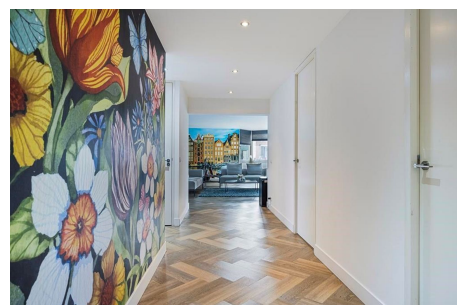

*Save time and money go directly to
the best and quickest agent*

Beysterveld, Amsterdam

This exceptional residence is nestled within the highly sought-after Buitenveldert district of Amsterdam South, offering an enviable lifestyle defined by both tranquility and convenience. Its prime location directly across from the verdant Amstelpark and near the serene Gijsbrecht van Aemstelpark provides residents with abundant opportunities for leisure and recreation. The picturesque Amstel River is also within easy reach, perfect for leisurely strolls and scenic cycling excursions. Residents enjoy the convenience of being within walking distance of the Gelderlandplein shopping center,

Type	: Upper floor apartment
Decoration	: Fully furnished
Living Surface	: 197m ²
Rooms	: 5

Rent € 6.000 p.m. excl. per month