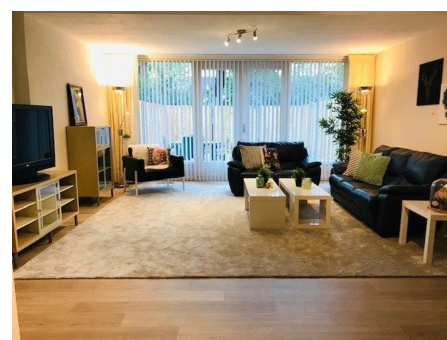

Save time and money go directly to
the best and quickest agent

Thalia, Amstelveen

Details:

- Size of the property: 130 m2
- Number of bedrooms: 4
- Number of bathrooms: 1
- Type of house: Family House
- Construction year of the house: 1985

Type	: Terraced house
Decoration	: Fully furnished
Garden	: Yes, Backyard, West
Living Surface	: 130m²
Rooms	: 5

Rent € 3.000 p.m. excl. per month