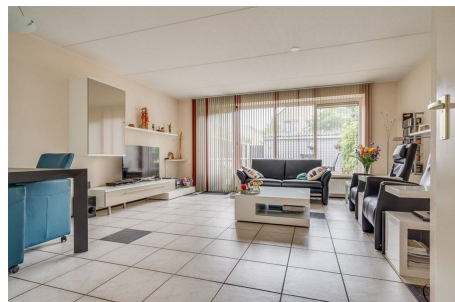

Save time and money go directly to
the best and quickest agent

Bertus Aafjeslaan, Amstelveen

Details:

- Size of the property: 144 m²
- Number of bedrooms: 3
- Number of bathrooms: 1
- Type of house: Family House
- Construction year of the house: 1995

Type	: Endhouse
Decoration	: Semi Furnished, Optionally furnished
Garden	: Yes, Backyard, 800×1200cm
Living Surface	: 144m²
Rooms	: 4

Rent € 2.750 p.m. excl. per month