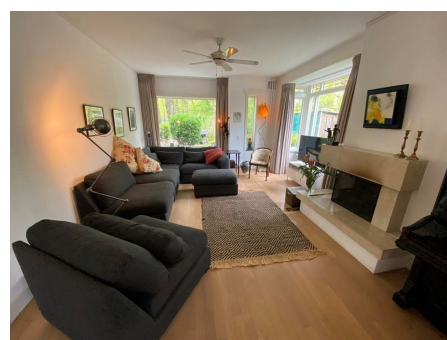

## De Ruwiellaan, Amstelveen

In one of the most beloved neighborhoods of Amstelveen you'll find this beautiful corner three story house, built in the late 30's in Amsterdamse School style. Renovated to fit the modern needs, situated across a park with a playground and near international schools. The perfect property for a family to reside in.

Details:

Type	: Corner house
Decoration	: Semi Furnished, Optionally furnished
Garden	: Yes, Backyard, Southwest, 100×100cm
Living Surface	: 170m <sup>2</sup>
Rooms	: 7

**Rent € 4.950 p.m. excl. per month**