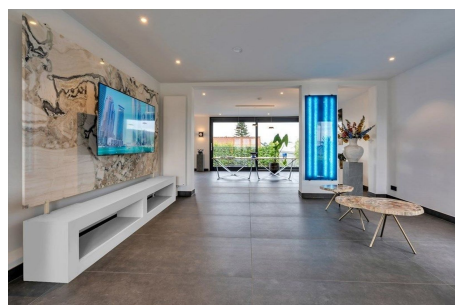

Save time and money go directly to
the best and quickest agent

Legmeerdijk, Amstelveen

LUXURY VILLA | Recently Renovated | Includes Guest House | Available for Immediate Viewing

Situated in the peaceful area of Legmeerdijk, Amstelveen, this villa offers the perfect blend of tranquility and convenience. Surrounded by lush greenery, you'll enjoy scenic views and easy access to parks like Amstelveen Forest and Stadshart Park, ideal for outdoor activities and relaxation.

Type	: Drive-in
Decoration	: Semi Furnished, Optionally furnished
Garden	: Yes, Backyard
Living Surface	: 412m ²
Rooms	: 6

Rent € 11.000 p.m. excl. per month