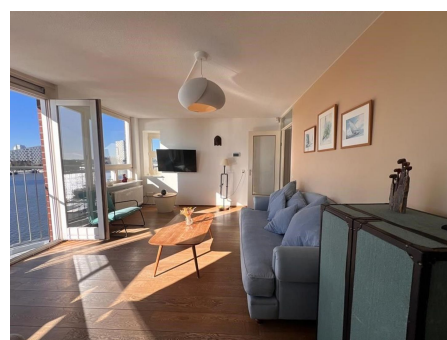

Save time and money go directly to
the best and quickest agent

Levantkade, Amsterdam

Modern, sunny and central 3.5 room (fully furnished) apartment with a tranquil water view – KNSM Eiland, East Amsterdam!

Details:

- Size of the property: 76 m²
- Number of bedrooms: 2

Type	: Upper floor apartment
Decoration	: Fully furnished
Living Surface	: 76m ²
Rooms	: 3

Rent € 2.450 p.m. excl. per month